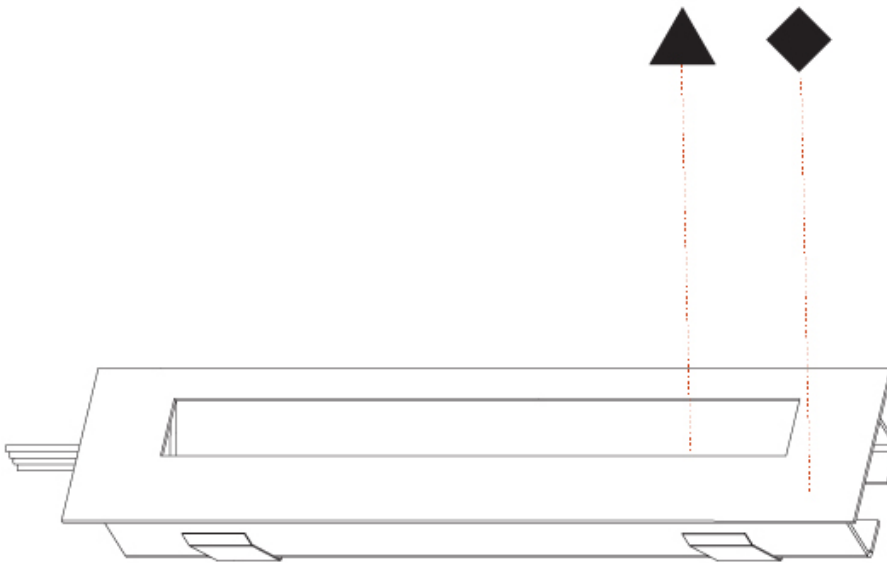

DELIGHT STRING STEP WIDE RECESSED

A35702-

PROJECT

TYPE

SPECIFIER

QUANTITY

DATE

A

GENERAL

Series: Delight
Subseries: Delight String Step Wide
Brand: Prolicht
Division: Architectural
Mounting Type: Recessed
Mounting Location: Wall
Subcategory: Step Light

PHYSICAL

Shape: Rectangle
Length (mm): 340
Length (in): 13 ³ / ₈
Height (mm): 40
Depth (mm): 27
Height (in): 1 ⁵ / ₁₆
Depth (in): 1 ³ / ₁₆
Min. Recessing Depth (mm): 30
Min. Recessing Depth (in): 1 ³ / ₁₆
Light Distribution: Asymmetric
Weight (kg): 0.388
Weight (lbs): 0.854
Fixture Finish: SSR / BKV / CWI / CRY / HAB / UFT / ITA / RUA / FTG / MYG / LOD / PUS / FRO / FUP / KIA / POP / BLS / SPG / MEY / GOH / GUM / CHC / COM / ABZ / JAG / OBR / MOS / ROR
Fixture Material: Aluminum
Cut-out Measurements: 330mm / 13" x 34mm / 1 5/16"